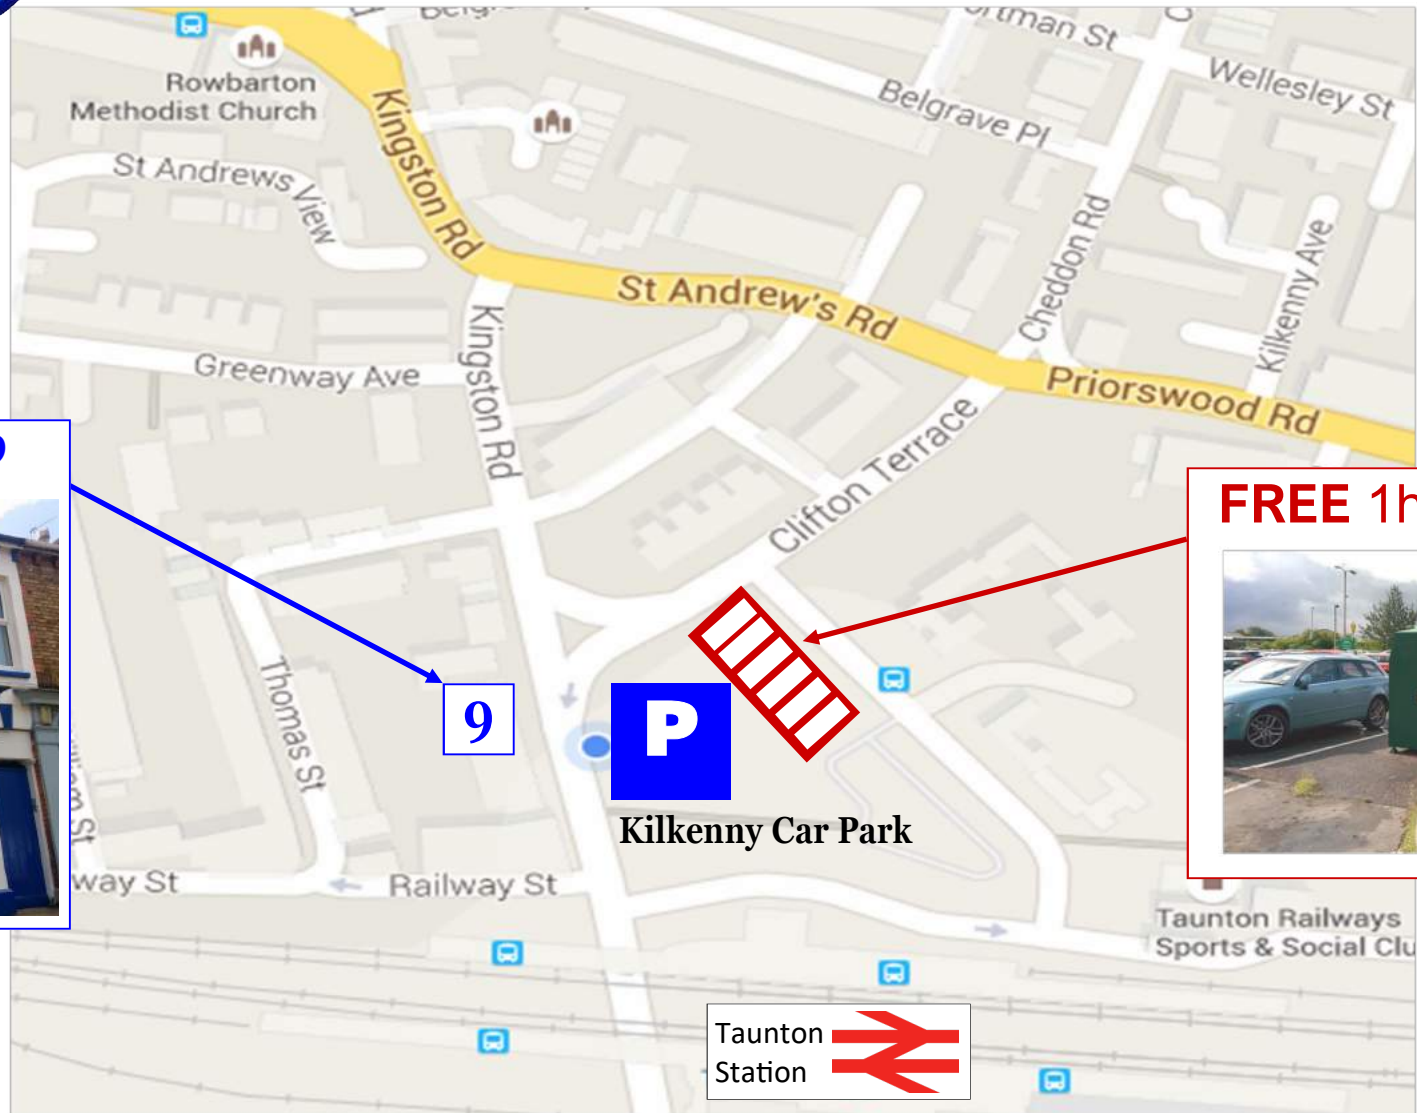

**FREE 1 HOUR CAR PARKING
OUTSIDE THE ENTRANCE TO THE KILKENNY CAR PARK
Use SAT NAV- TA2 7QL**

WE ARE HERE AT NO.9

**TAUNTON CHIROPRACTORS CENTRE, 9 KINGSTON ROAD, TAUNTON, TA2 7SA
01823 336886 WWW.TAUNTONCHIROPRACTORS.CO.UK**